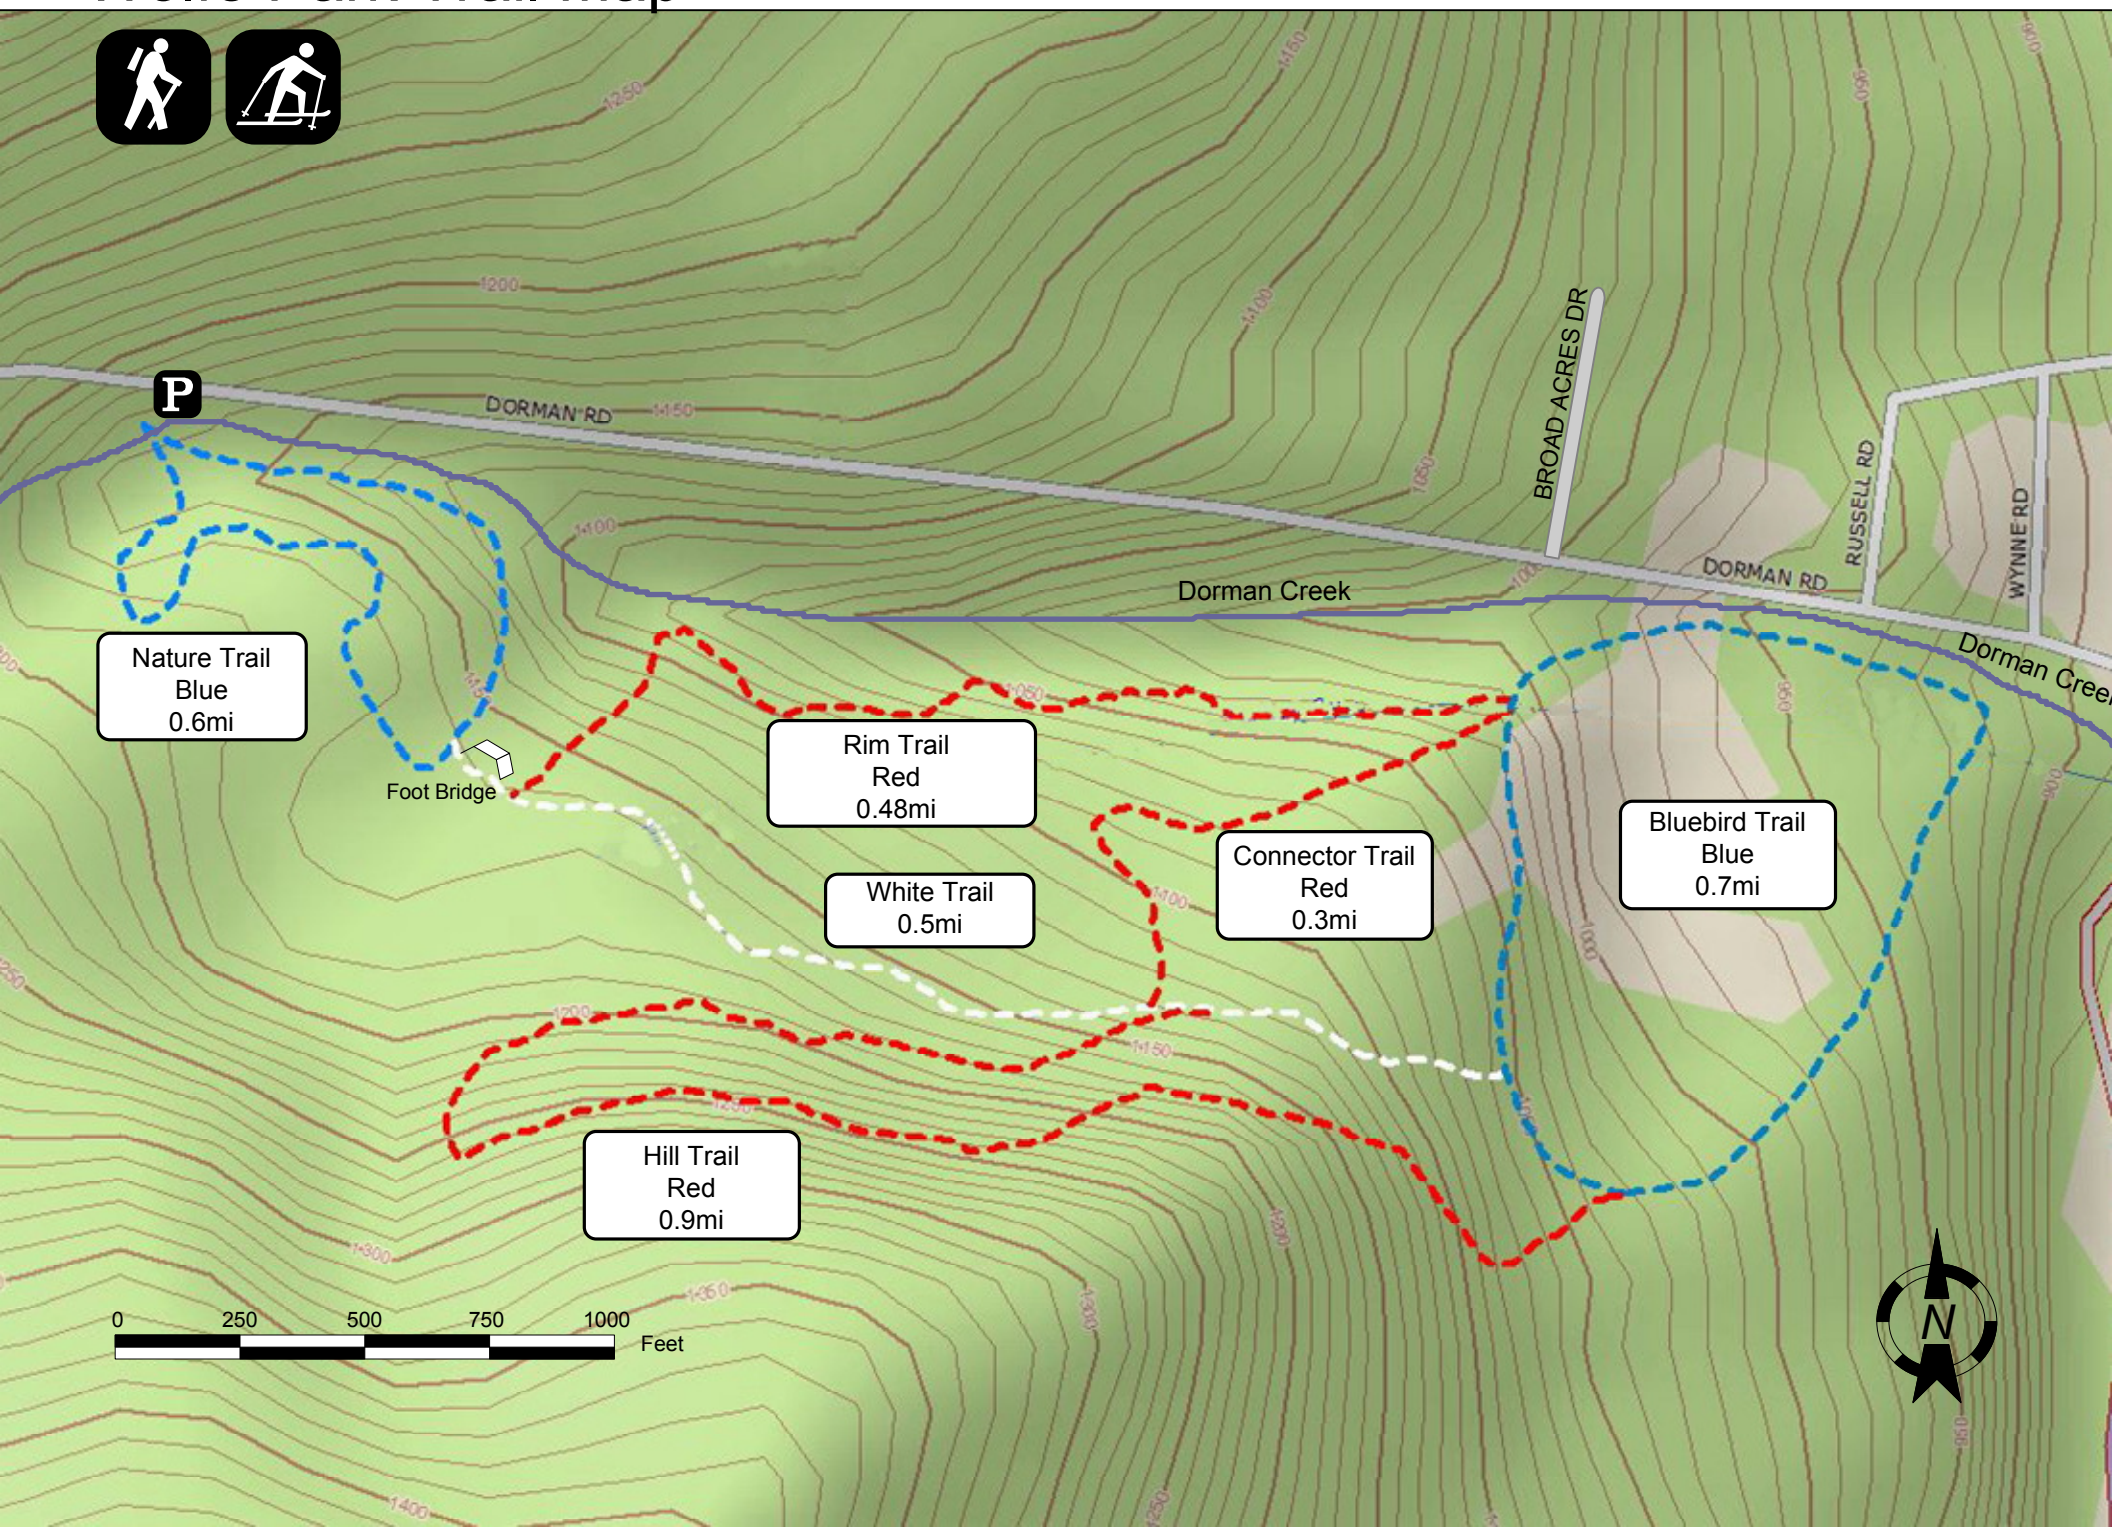

Wolfe Park Trail Map

Town of Chenango

June 2013

P
Nature Trail
Blue
0.6mi

Foot Bridge

Rim Trail
Red
0.48mi

White Trail
0.5mi

Connector Trail
Red
0.3mi

Bluebird Trail
Blue
0.7mi

Hill Trail
Red
0.9mi

0 250 500 750 1000 Feet