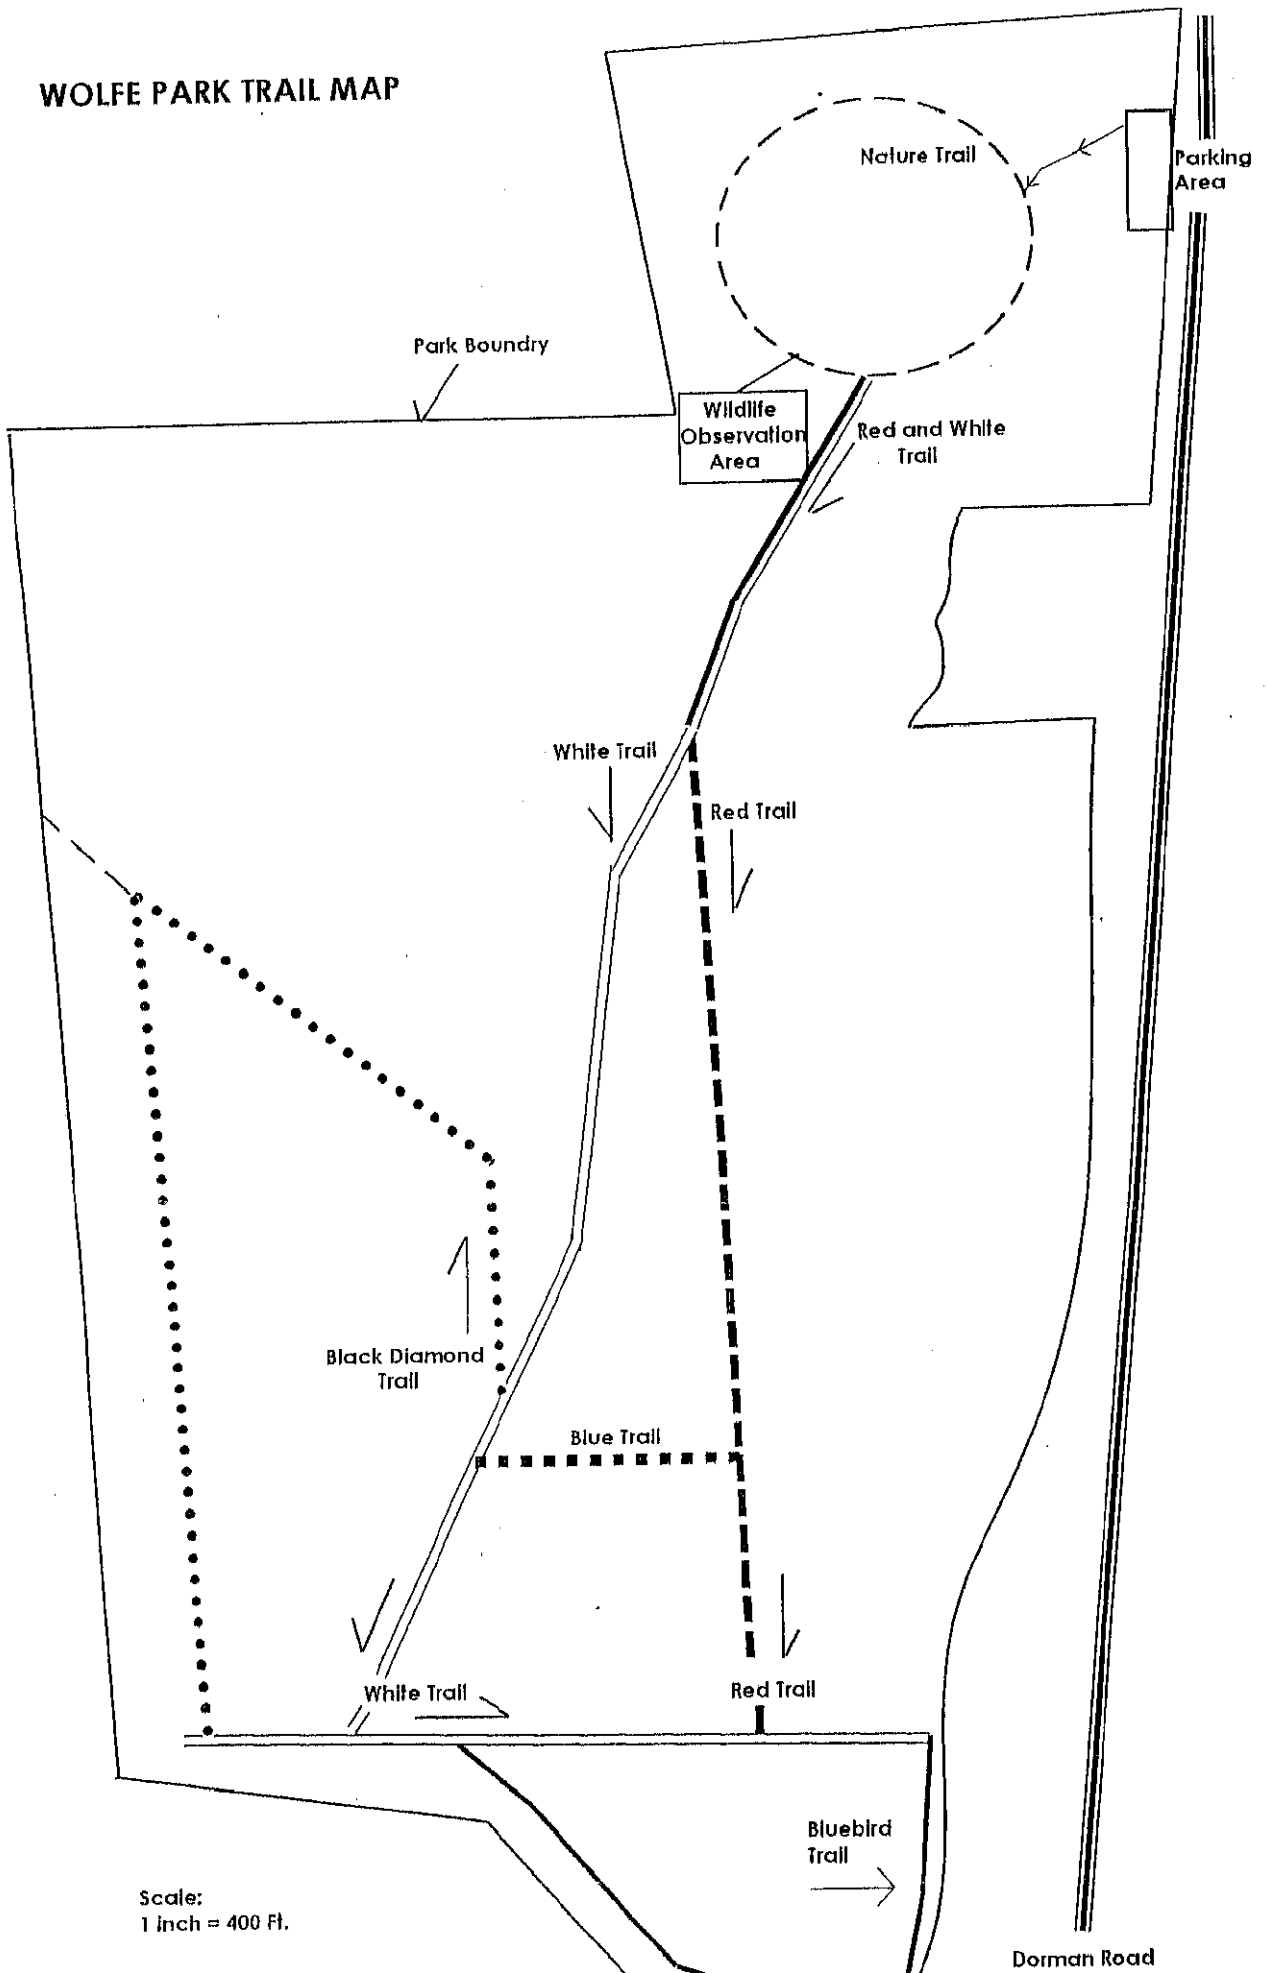

WOLFE PARK TRAIL MAP

Scale:
1 inch = 400 Ft.